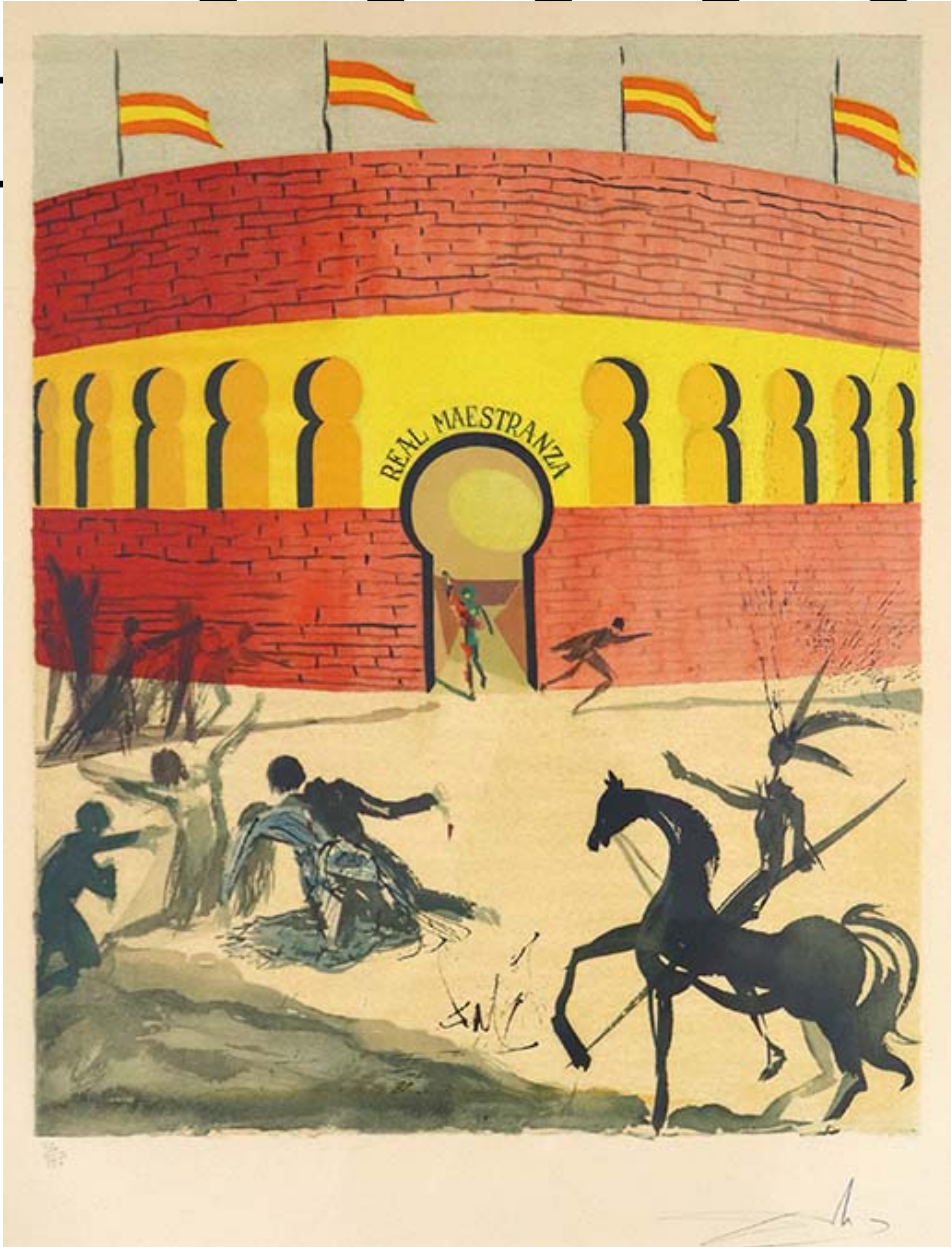

# GALLERY

t

Salvador Dalí, *Death of Carmen*  
Color Lithograph, 24 x 18 in.