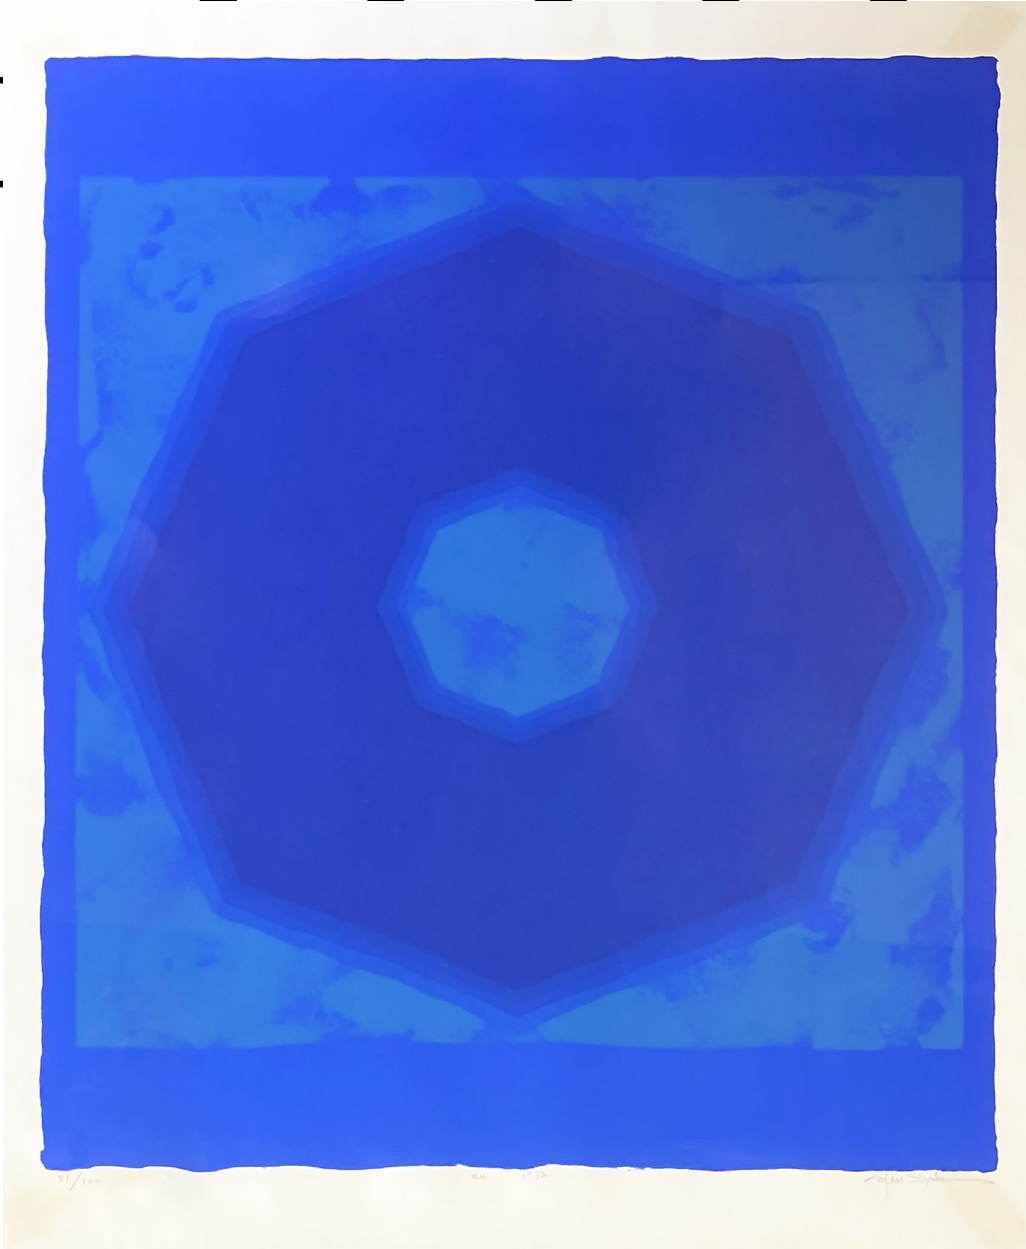

LLERY

Nobu Fukui, *Blue Abstract #4*, 1972
Color Lithograph, 25 x 21 in. (63.5 x 53.3 cm)