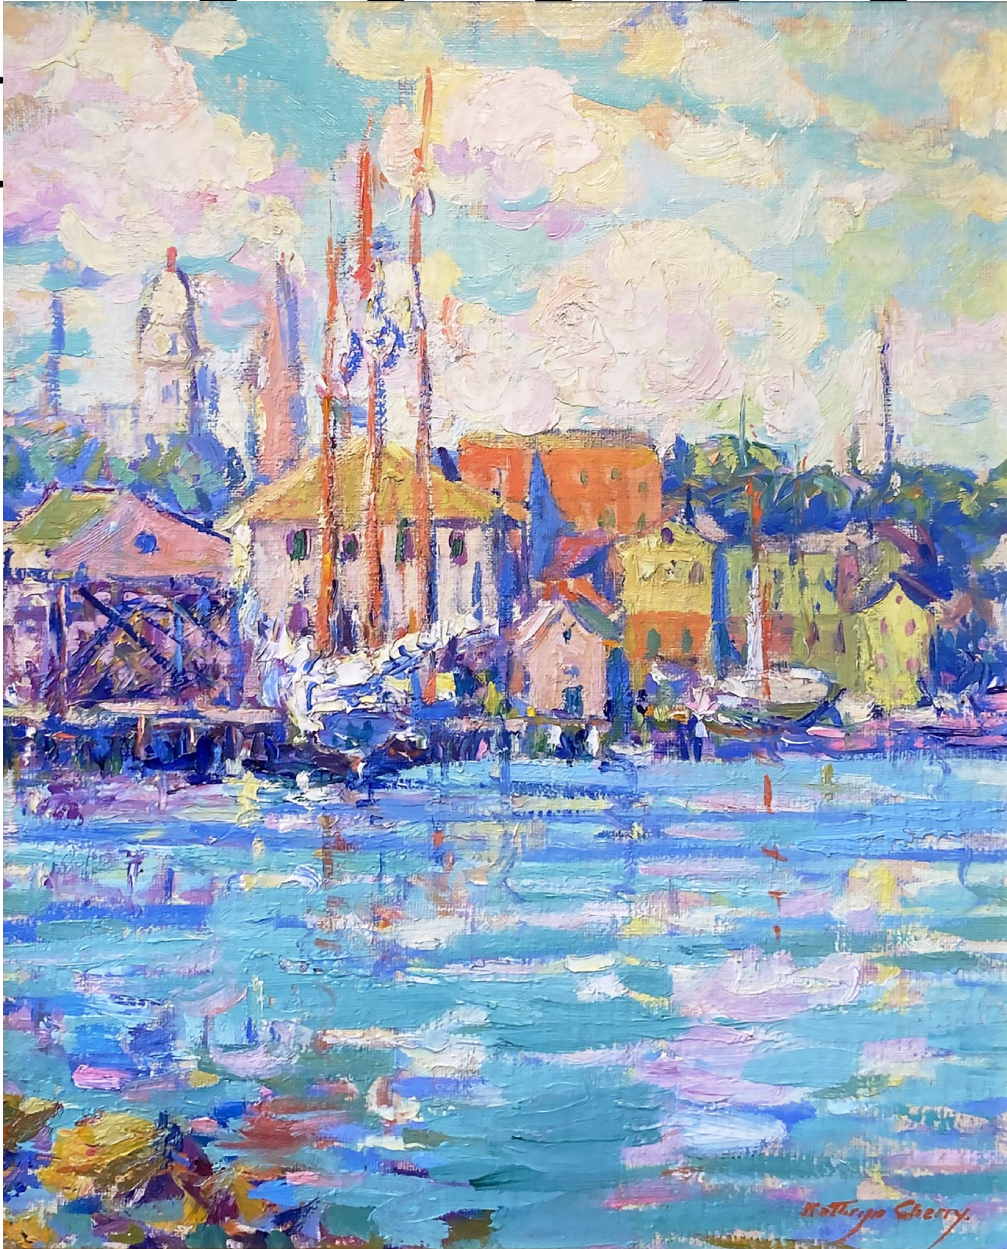

**GALLERY**

Kathryn Cherry, *View from My Window, Gloucester, M.A.*  
Oil on Canvas, 14 x 11 in. (35.6 x 27.9 cm)