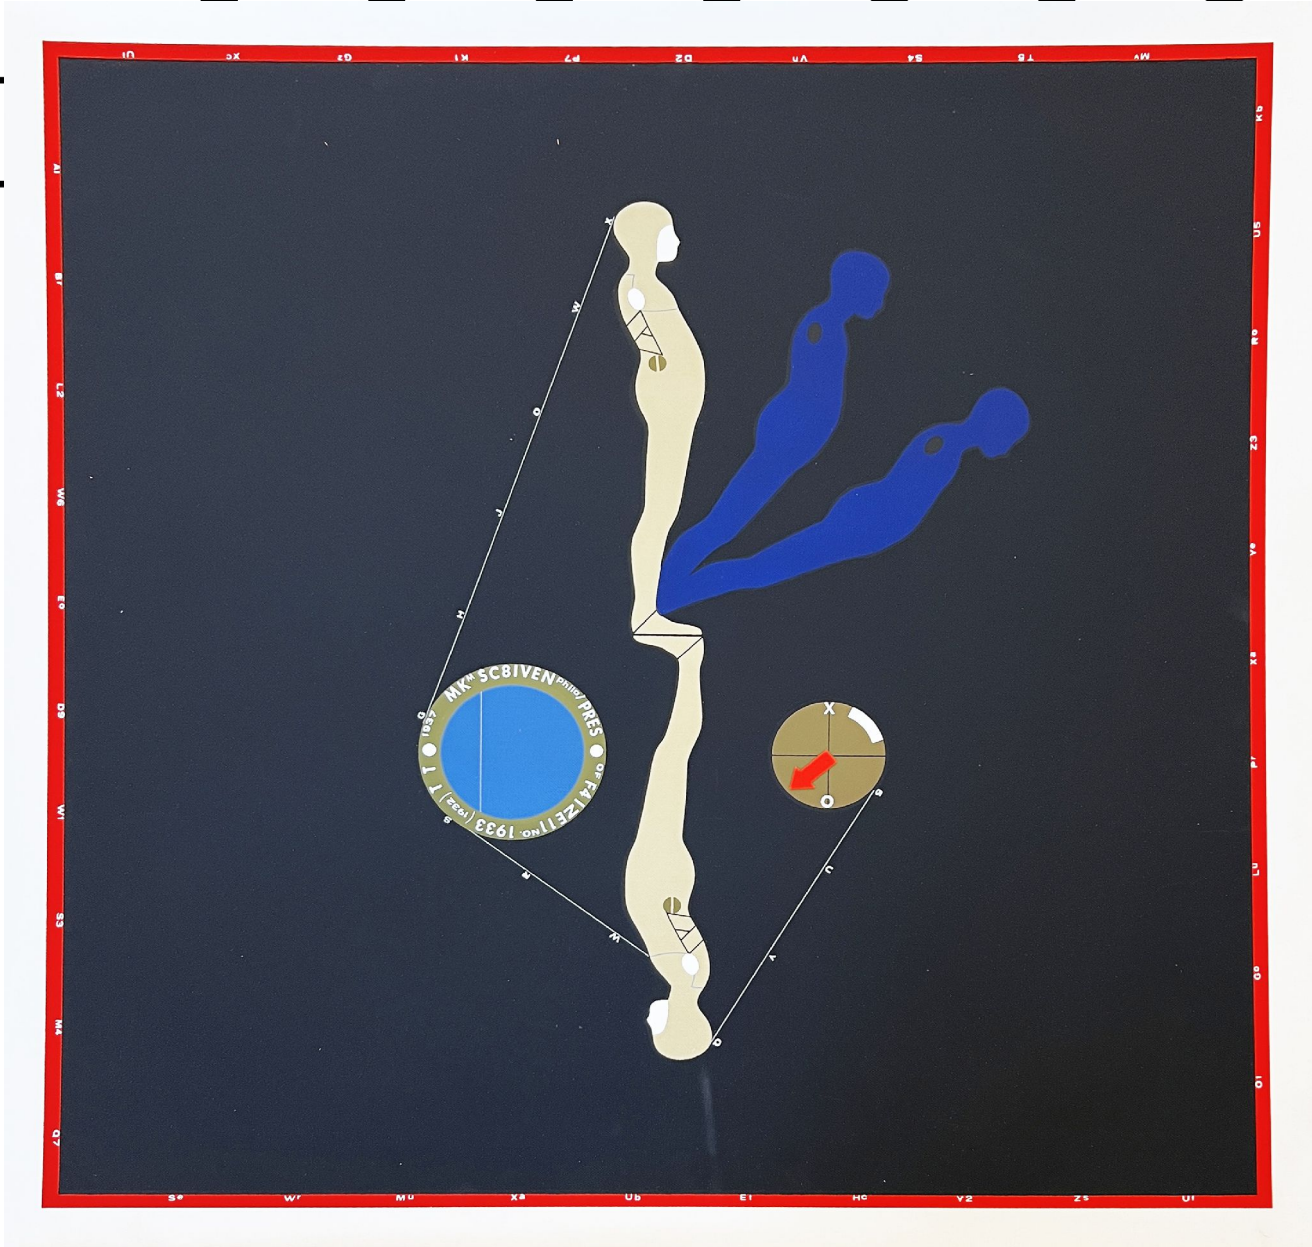

ERY

Ernest Tino Trova, *Falling Man, Black & Blue with Red Box*, 1967
Silkscreen, 24 x 24 in. (61 x 61 cm)