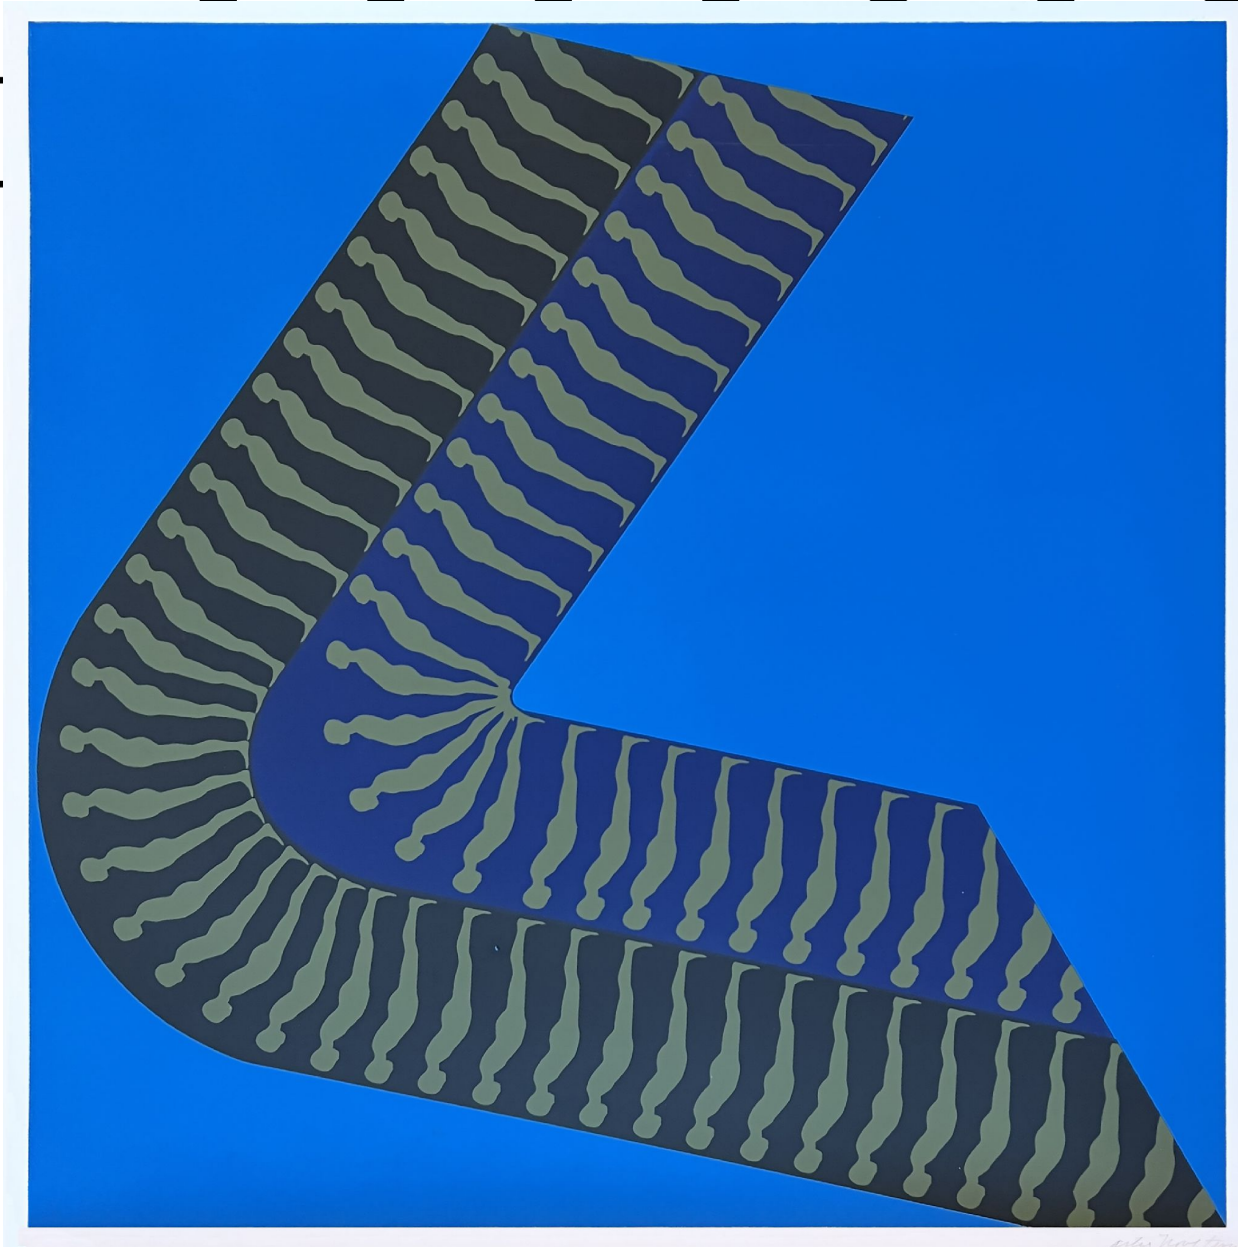

ERY

Ernest Tino Trova, *Falling Man, Arches on Light Blue Background*, 1967
Silkscreen, 24 x 24 in. (61 x 61 cm)