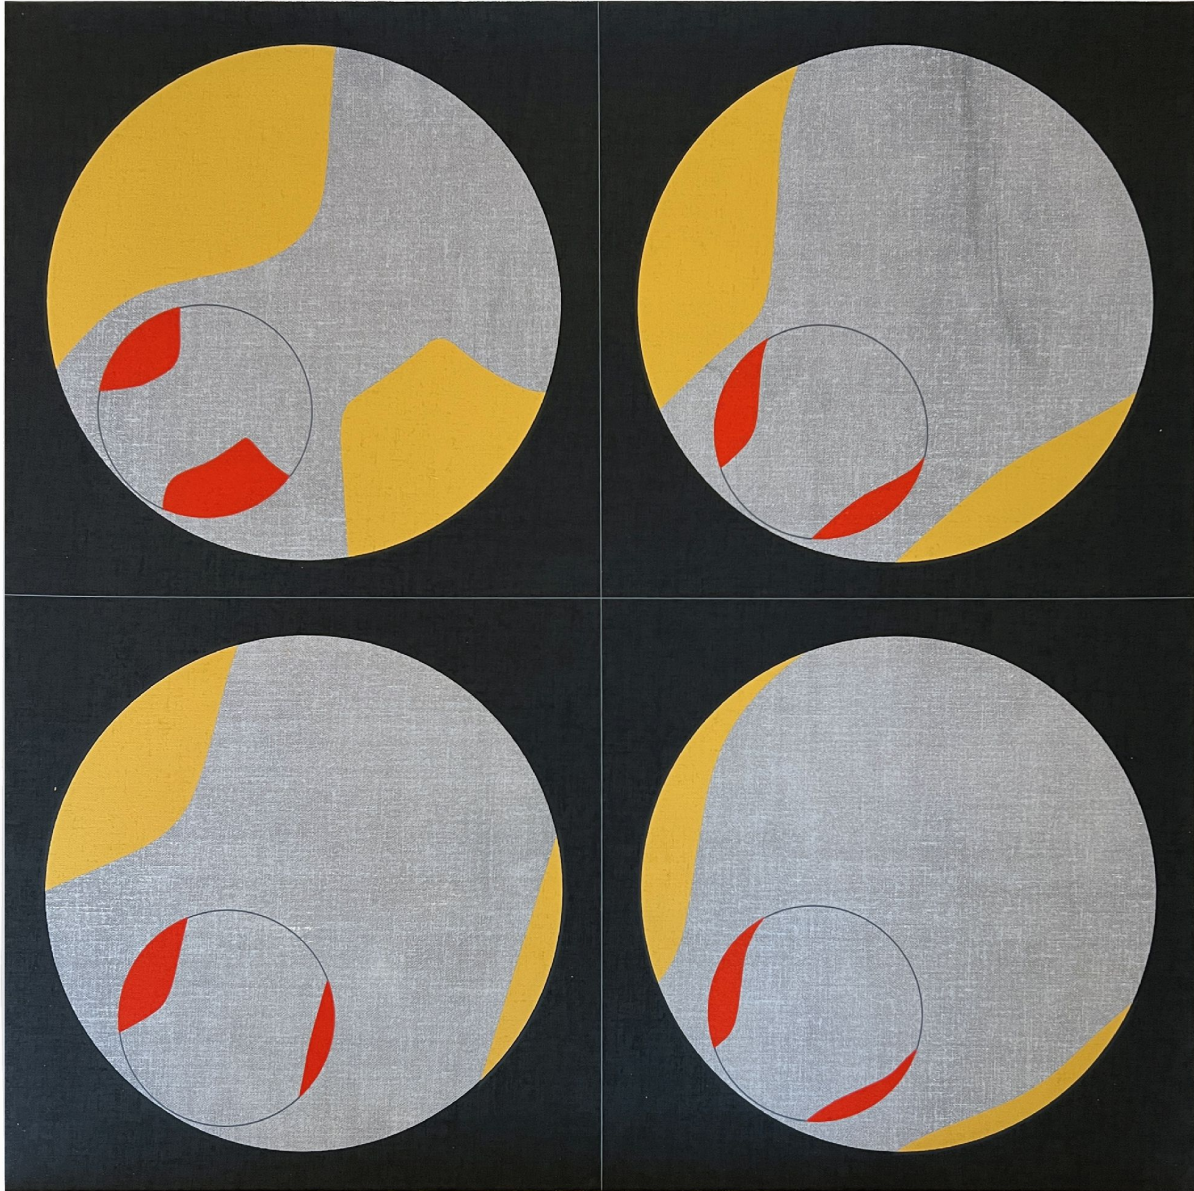

ERY

Ernest Tino Trova, *Grey Sphere with Black Background*, 1967  
Silkscreen, 24 x 24 in. (61 x 61 cm)