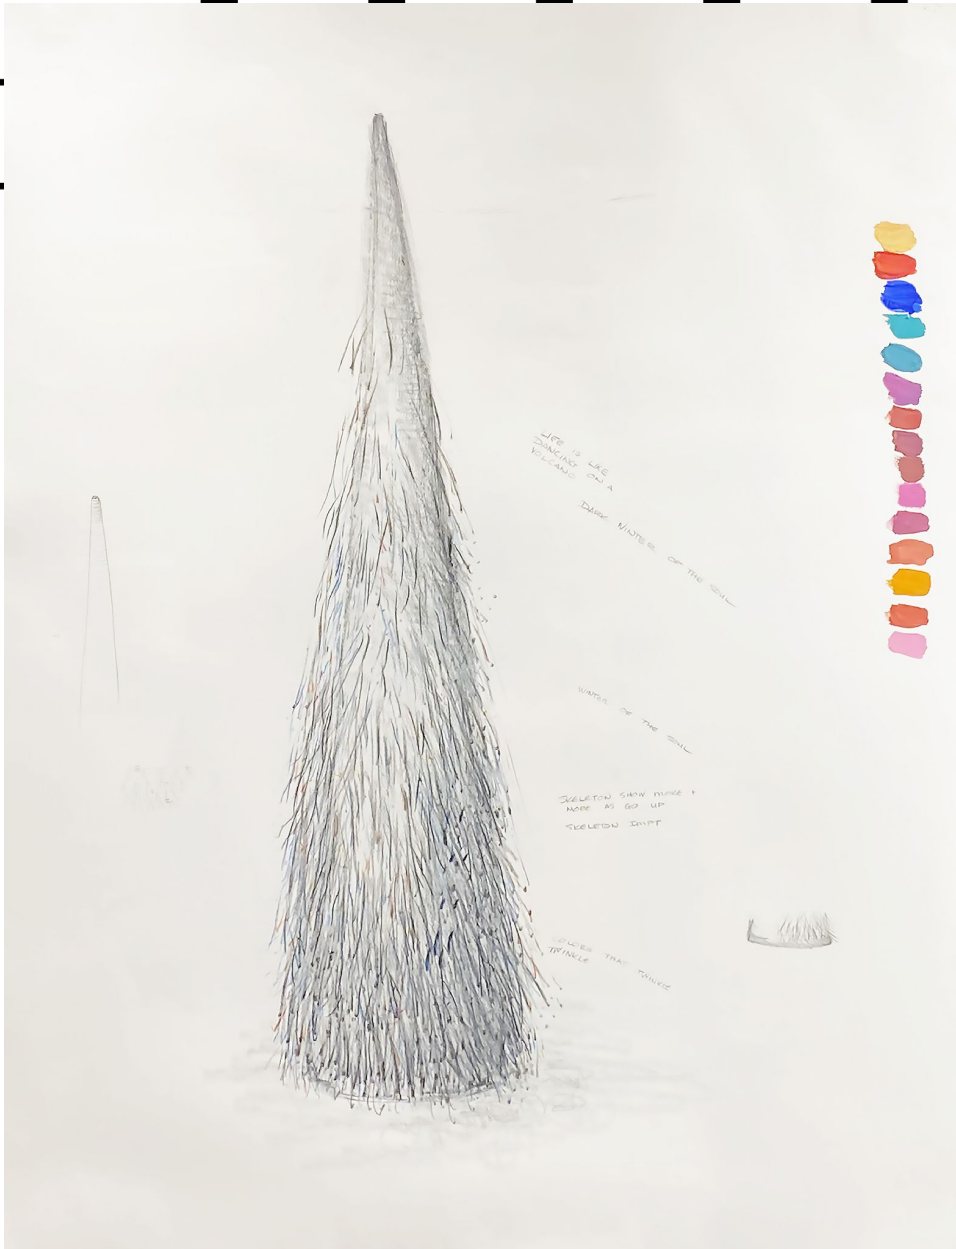

GALLERY

t

Jane Sauer, *Cone Drawing*  
Mixed Media on Paper, 30 x 31 1/2 in. (76.2 x 80 cm)