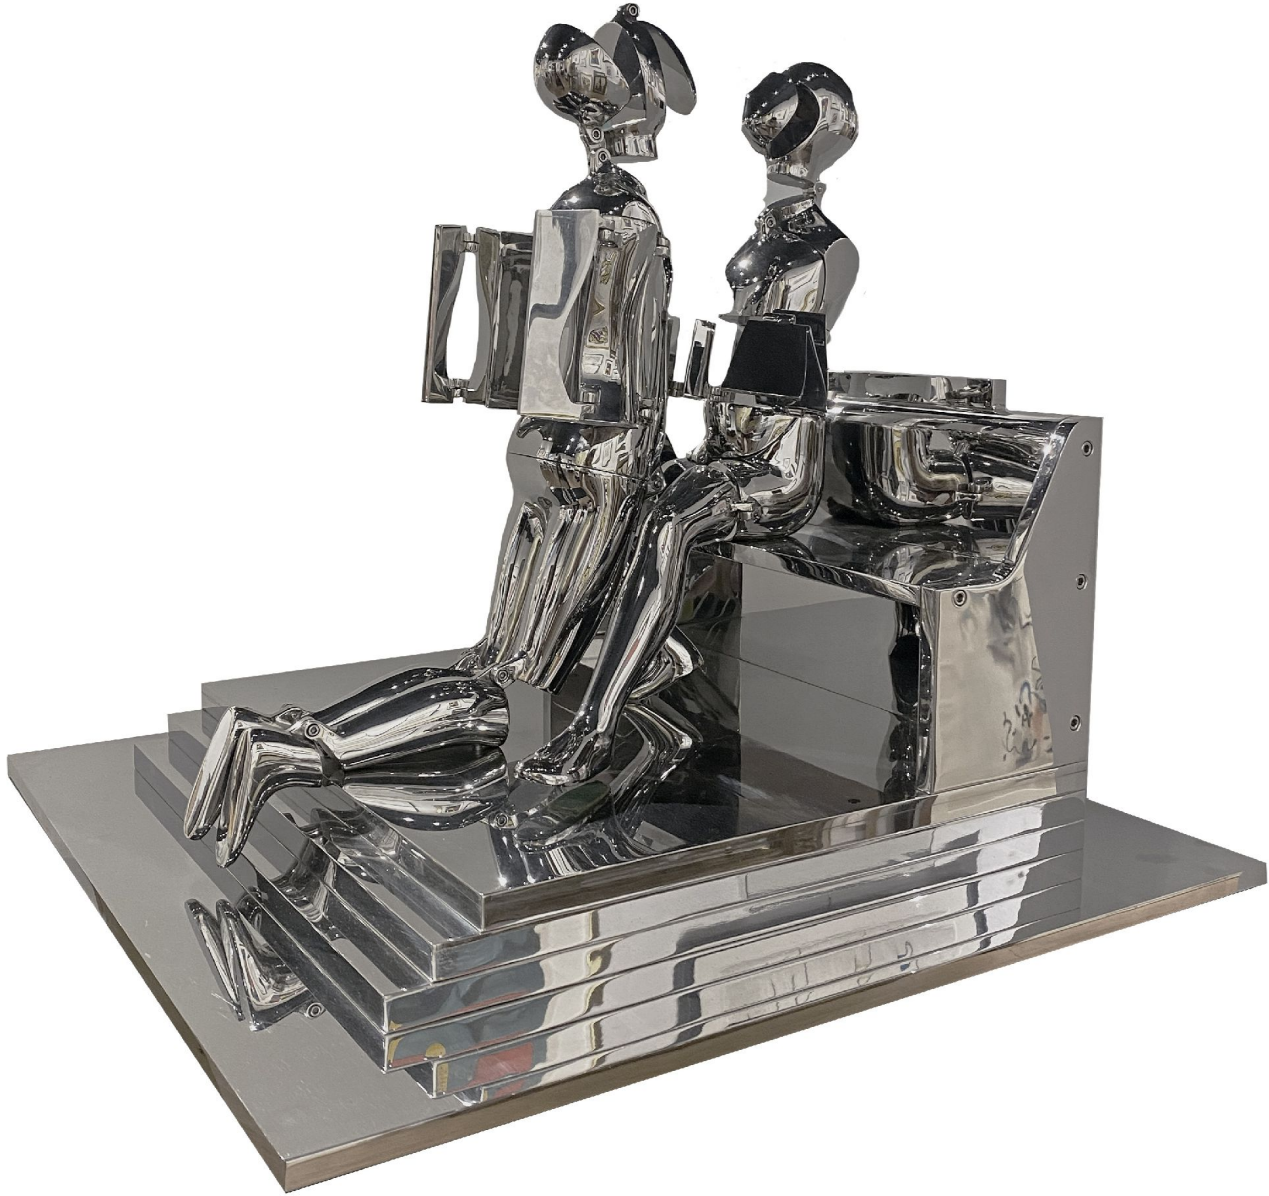

KODNER  
GALLERY

Ernest Tino Trova, *The Encounter*, 1994  
Chrome Sculpture, 24 x 24 x 26 in. (61 x 61 x 66 cm)