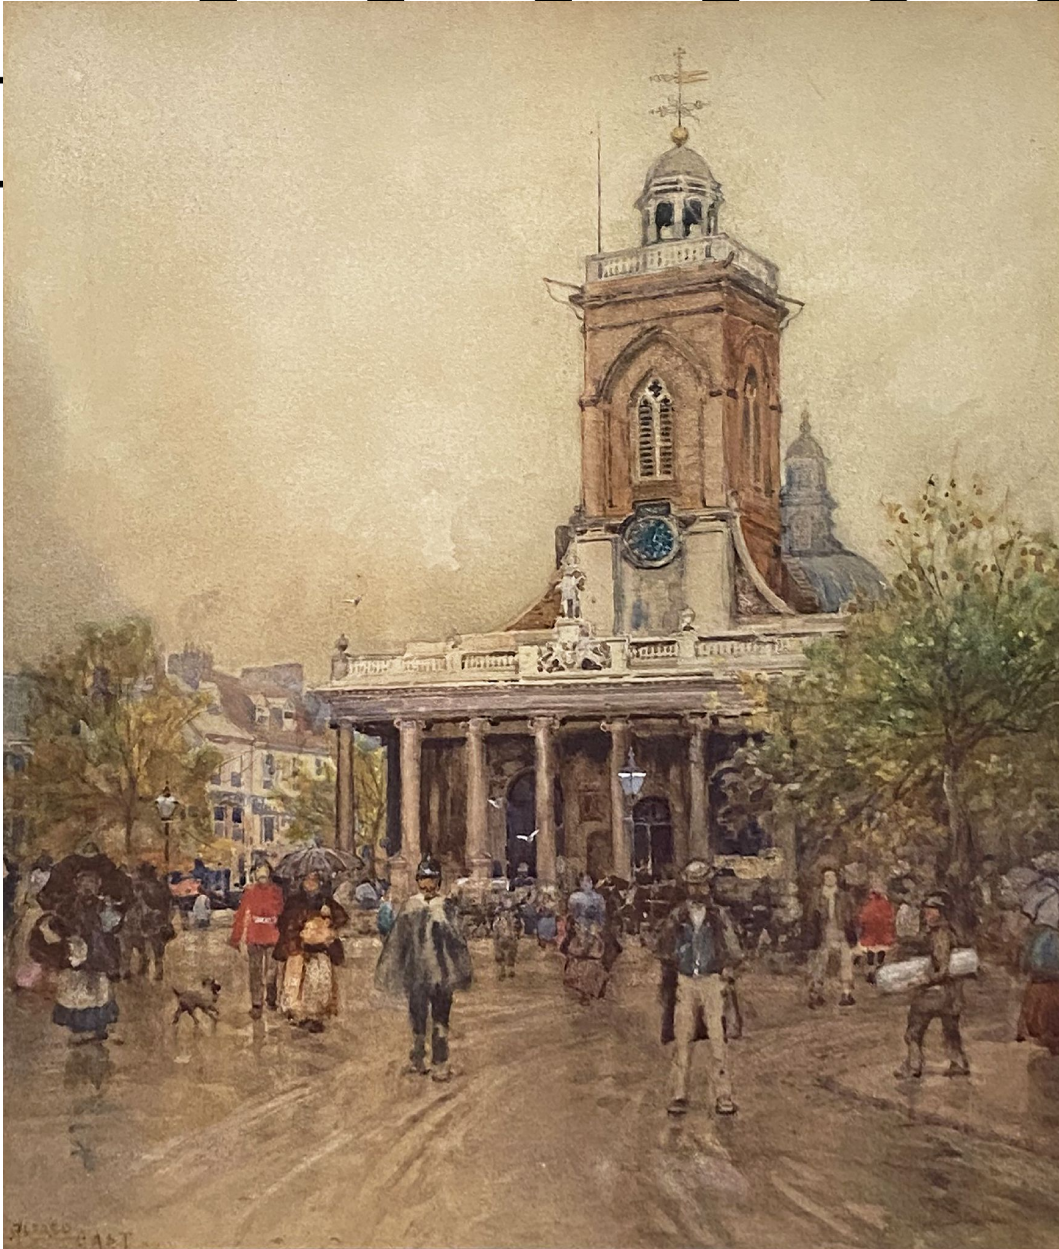

LLERY

Alfred East, *All Saint's Church, Northants*  
Watercolor on Paper, 24 x 19 in. (61 x 48.3 cm)