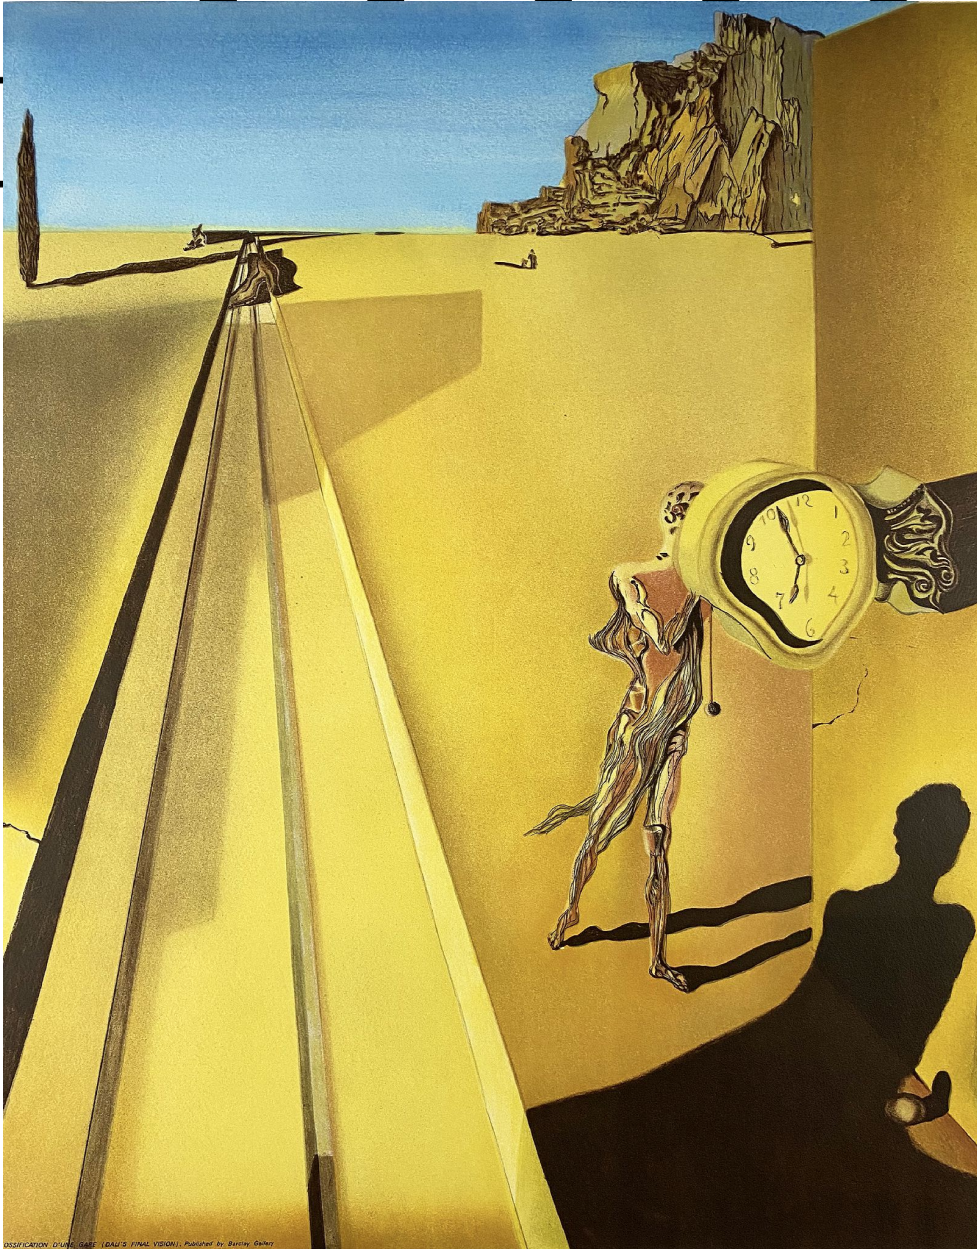

GALLERY

t

Salvador Dalí, *Ossification Prematuree d'Une Gare (Dali's Final)*
Mixed Media, Lithograph, Engraving, 32 x 28 in. (81.3 x 71.1 cm)