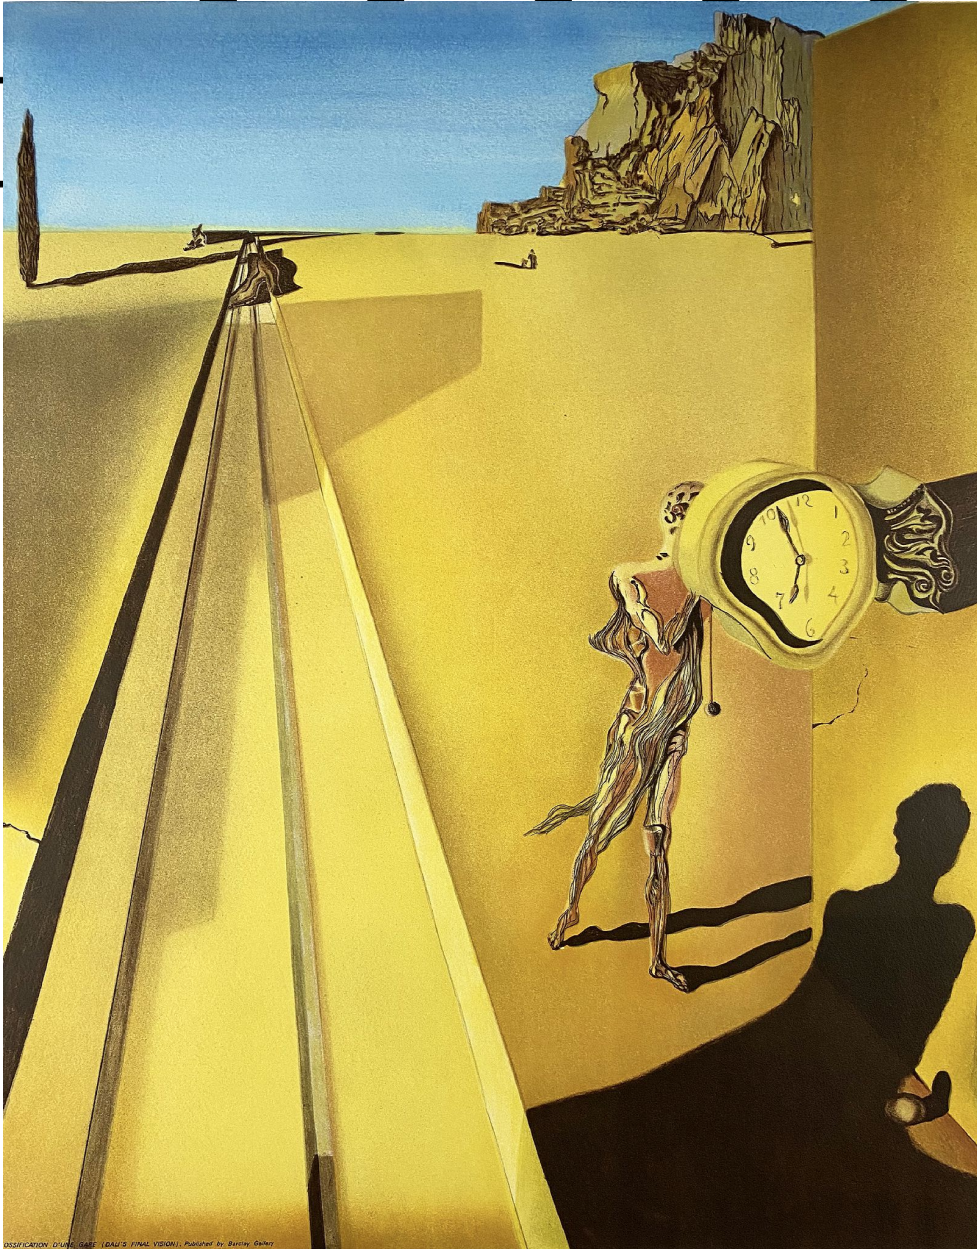

GALLERY

t

Salvador Dalí, *Ossification Prematuree d'Une Gare (Dali's Final)*  
Mixed Media, Lithograph, Engraving, 32 x 28 in. (81.3 x 71.1 cm)