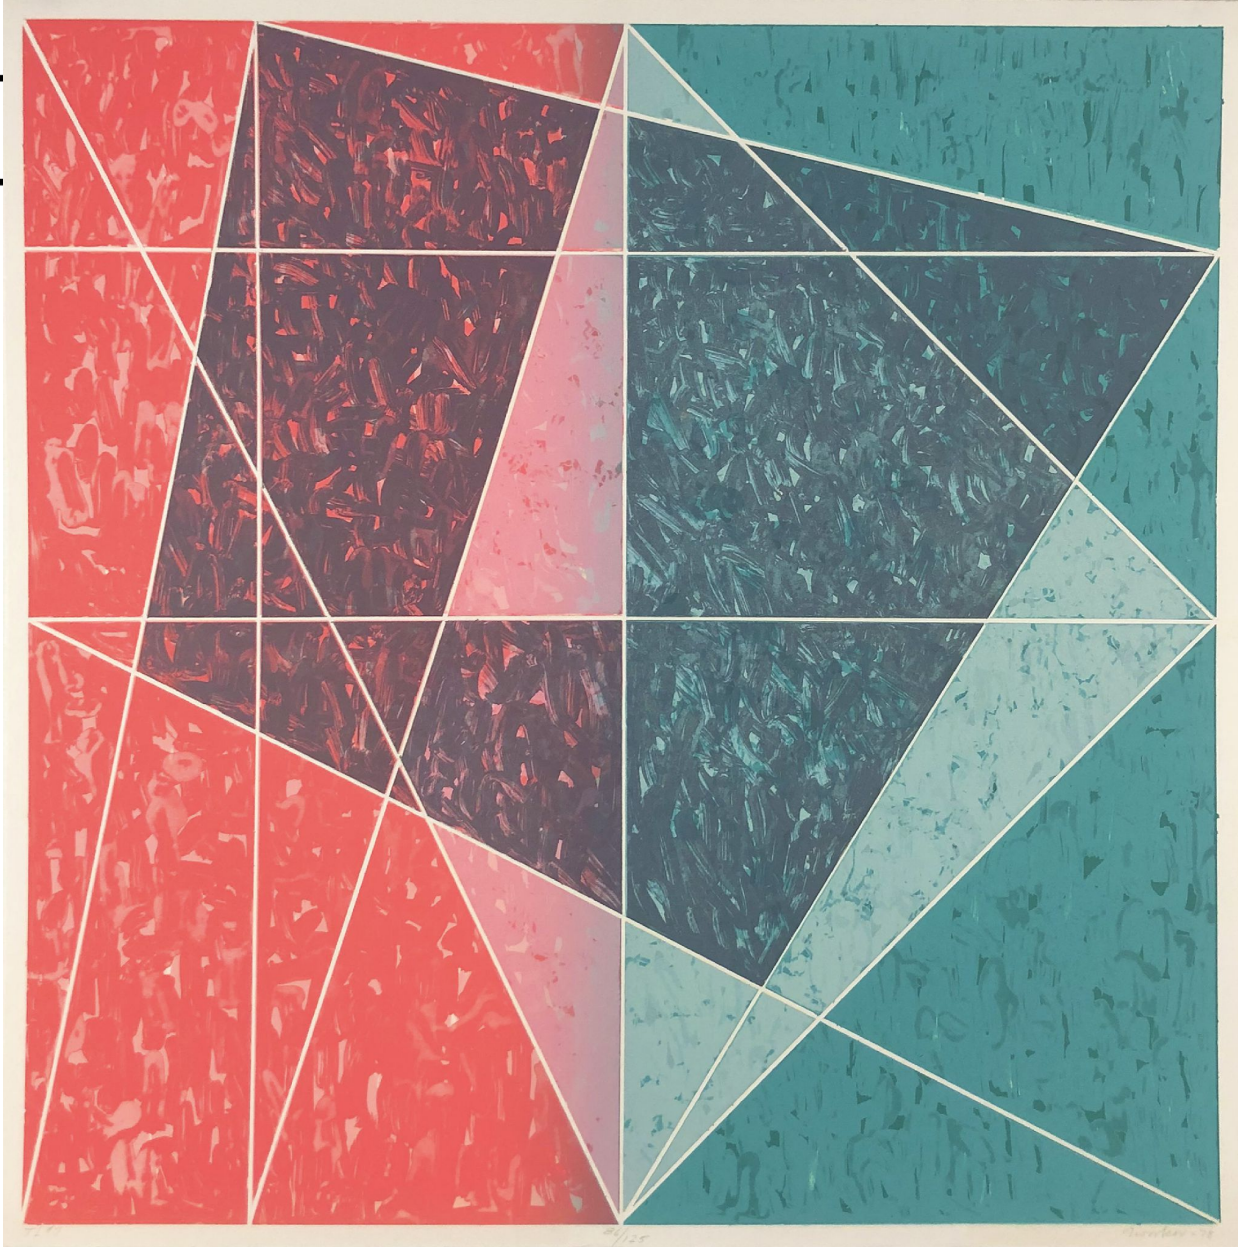

ERY

Jack Tworkov, *T.L. #7*, 1978
Color Lithograph, 24 x 23 1/2 in. (61 x 59.7 cm)