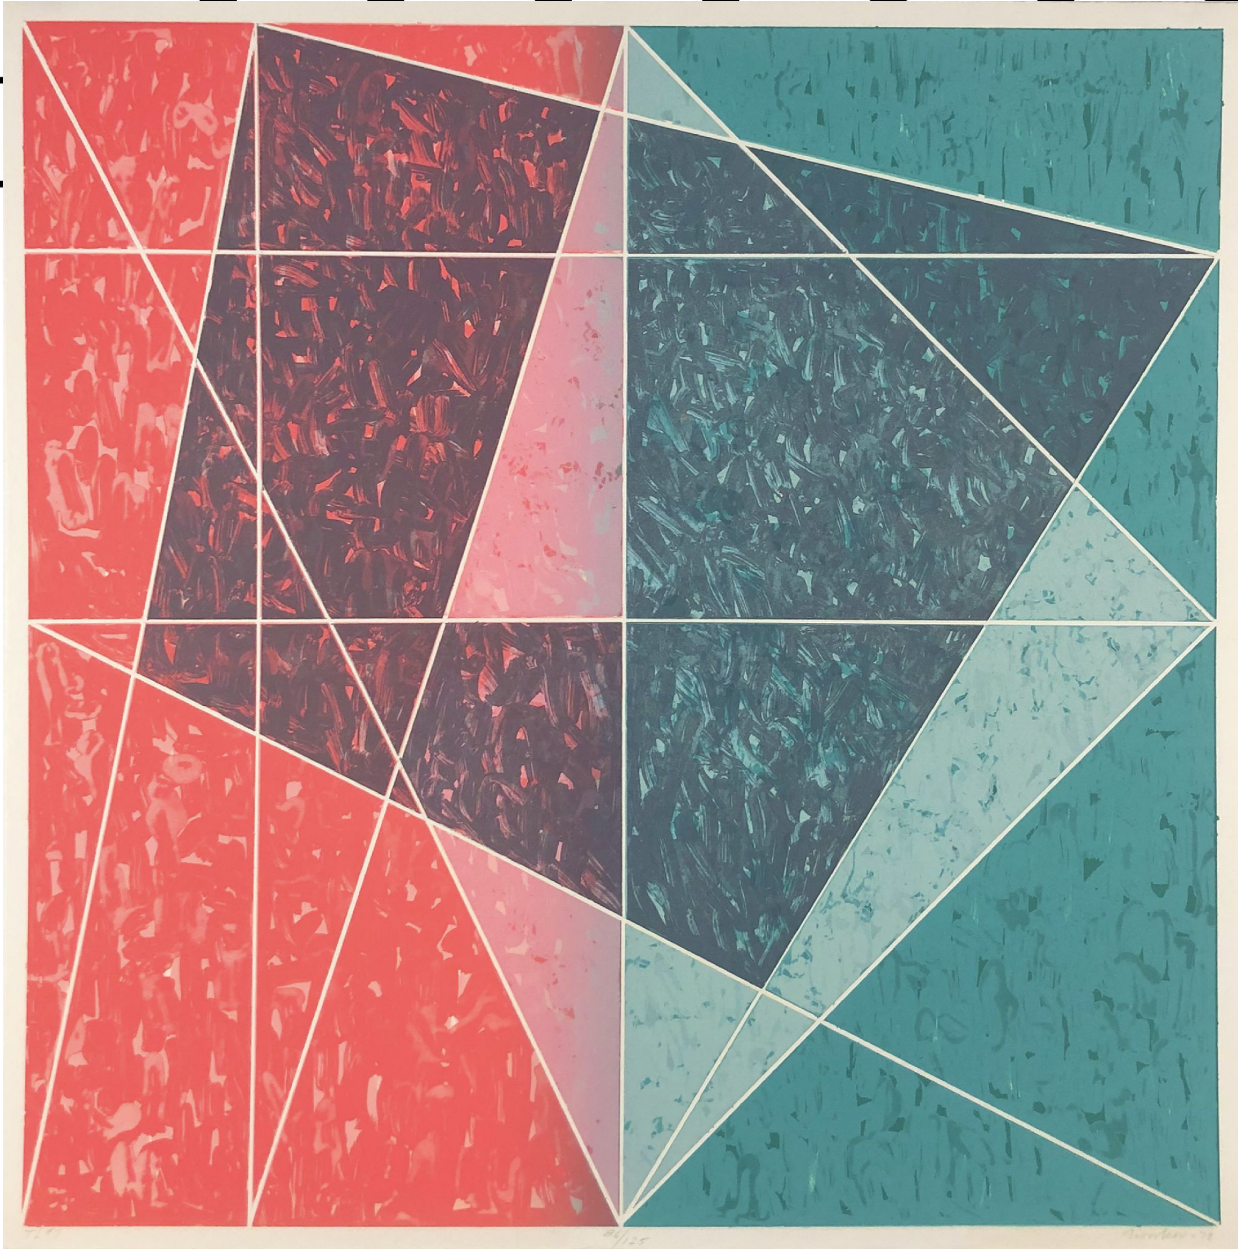

ERY

Jack Tworkov, *T.L. #7*, 1978
Color Lithograph, 24 x 23 1/2 in. (61 x 59.7 cm)