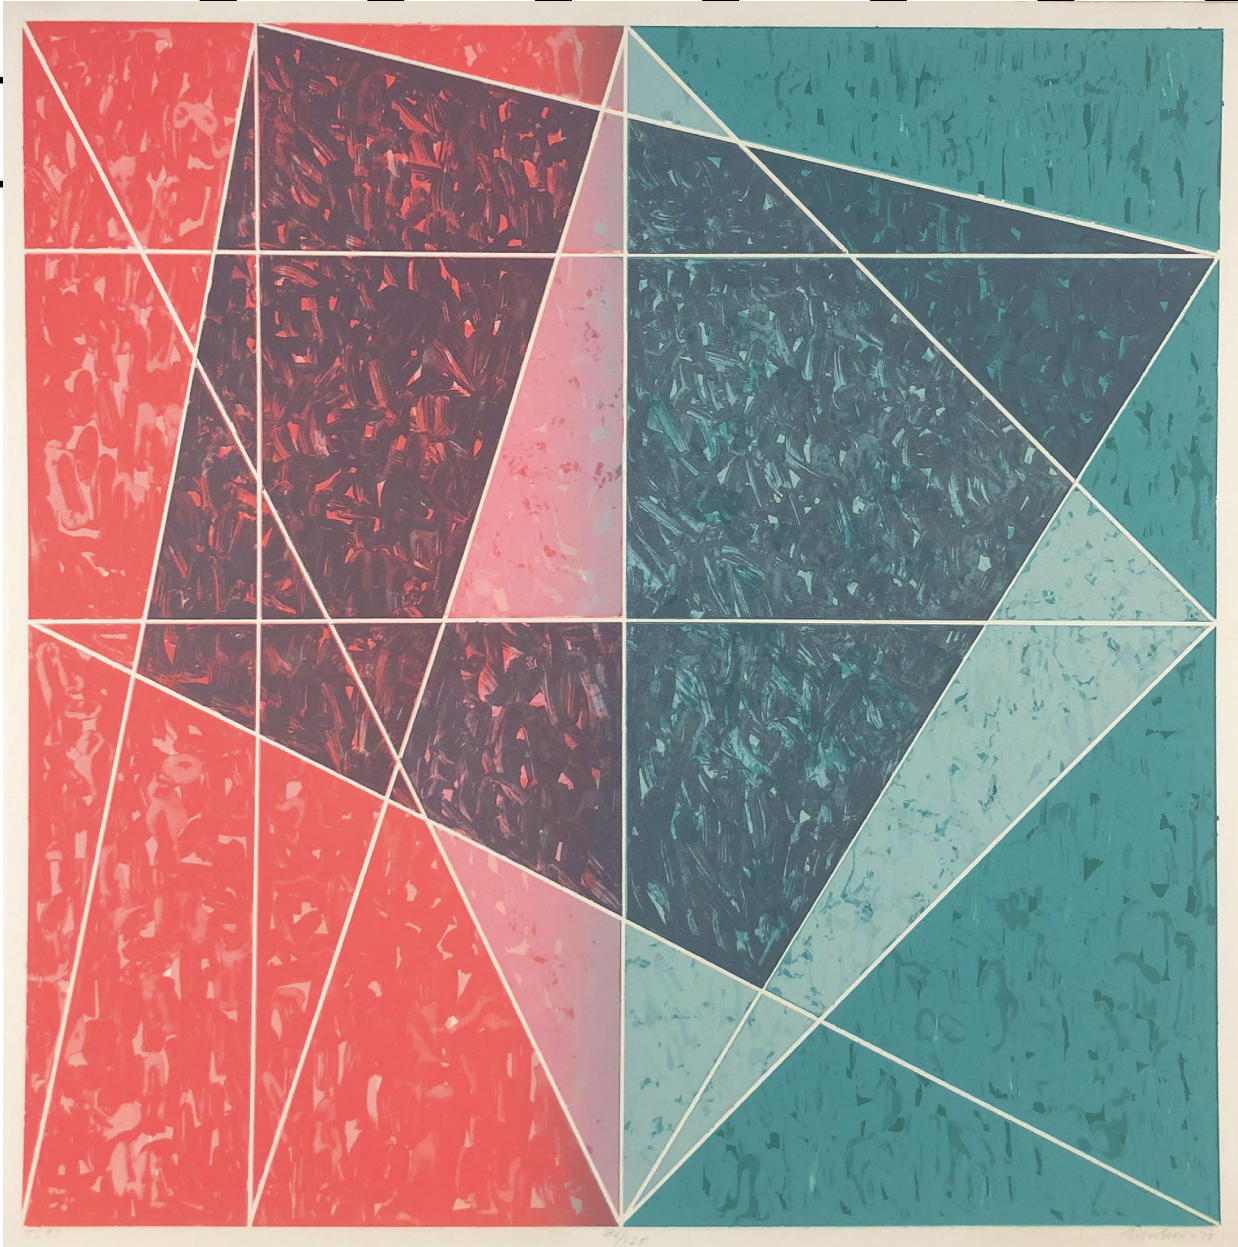

ERY

Jack Tworkov, *T.L. #7*, 1978
Black and White Lithograph, 24 x 23 1/2 in. (61 x 59.7 cm)