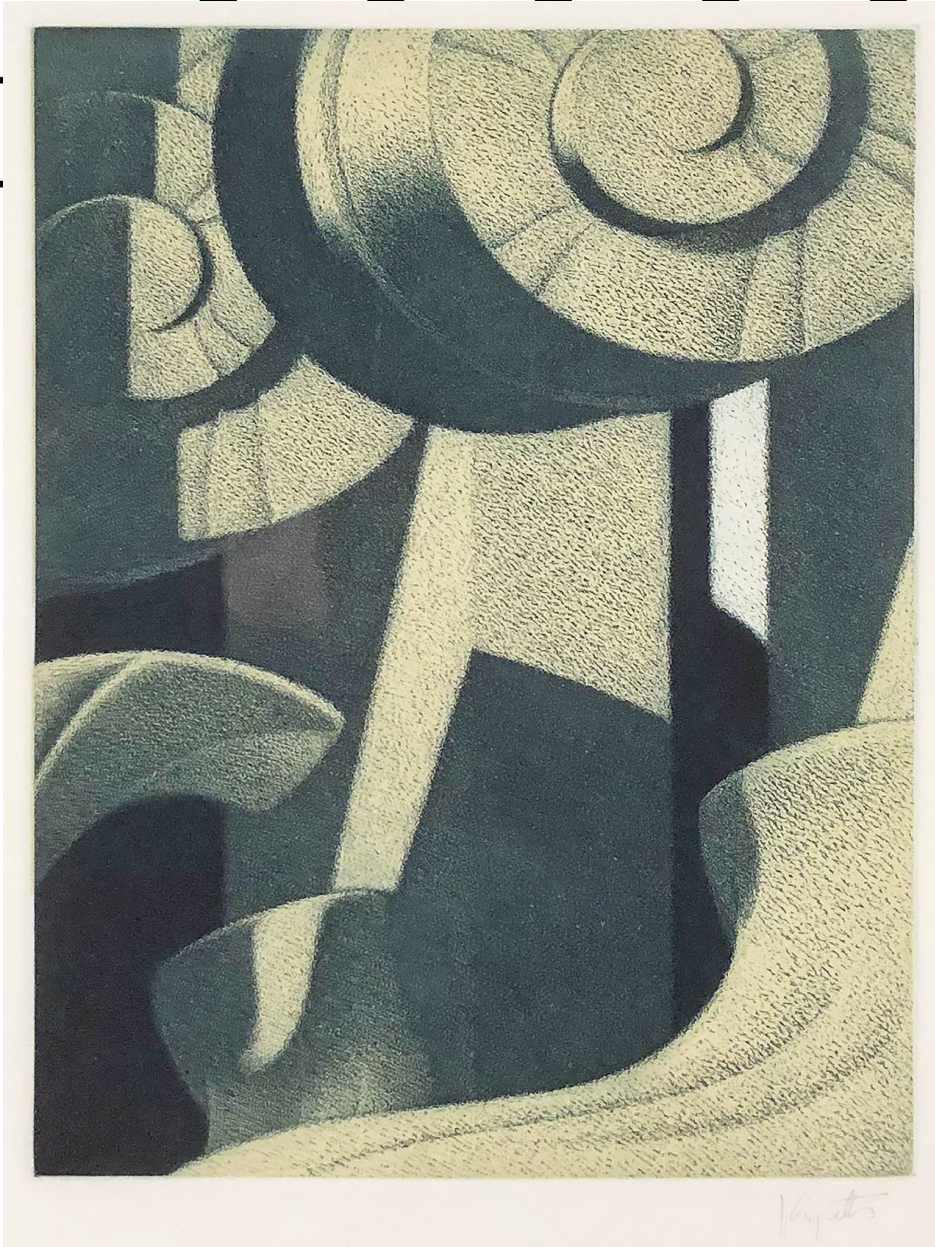

# ALLERY

rt

Hugh Kepets, *Met Gates II*  
Aquatint with Color, 11 1/2 x 8 3/4 in. (29.2 x 22.2 cm)