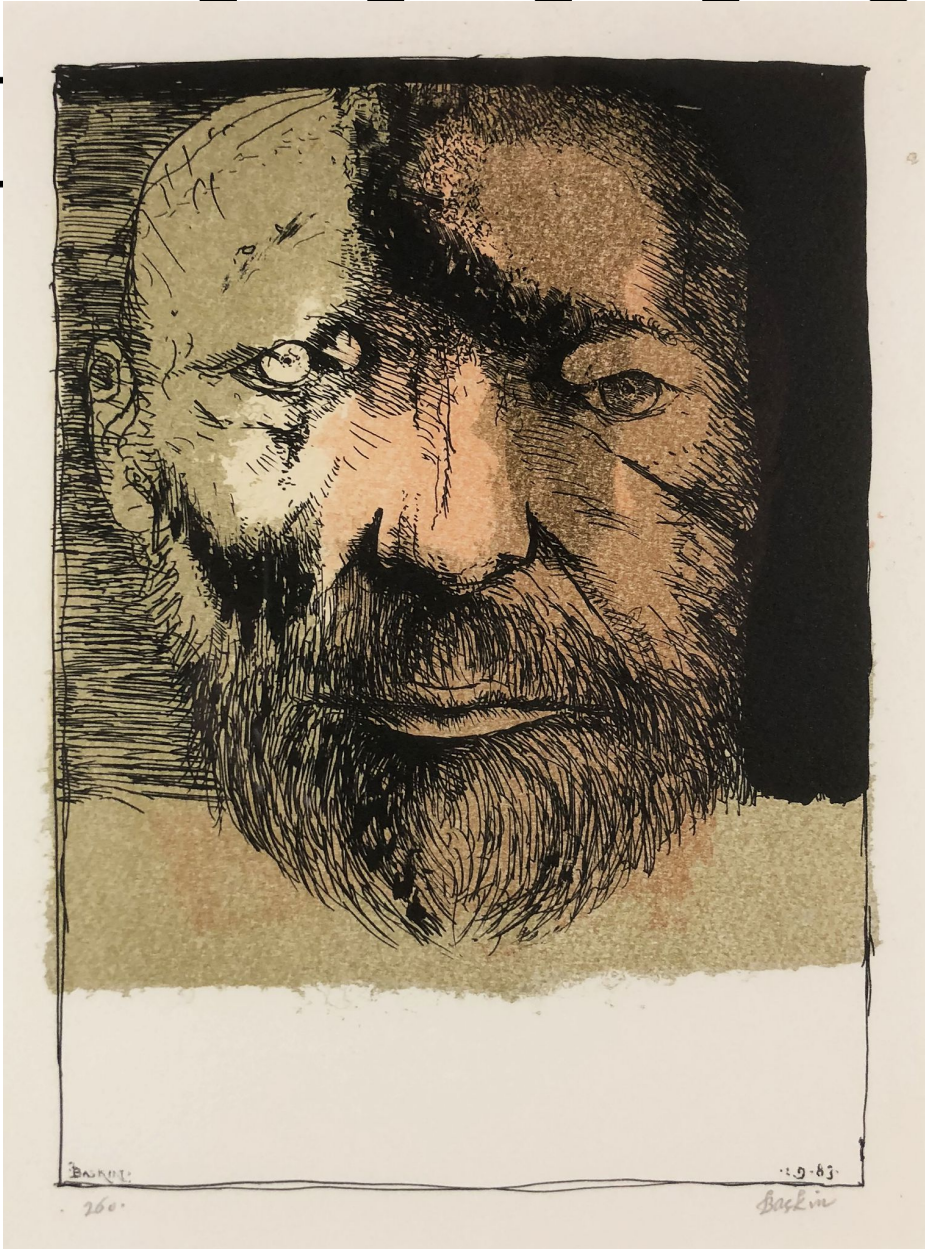

ALLERY

rt

Leonard Baskin, *Portrait*, 1983
Color Lithograph, 10 x 7 in. (25.4 x 17.8 cm)