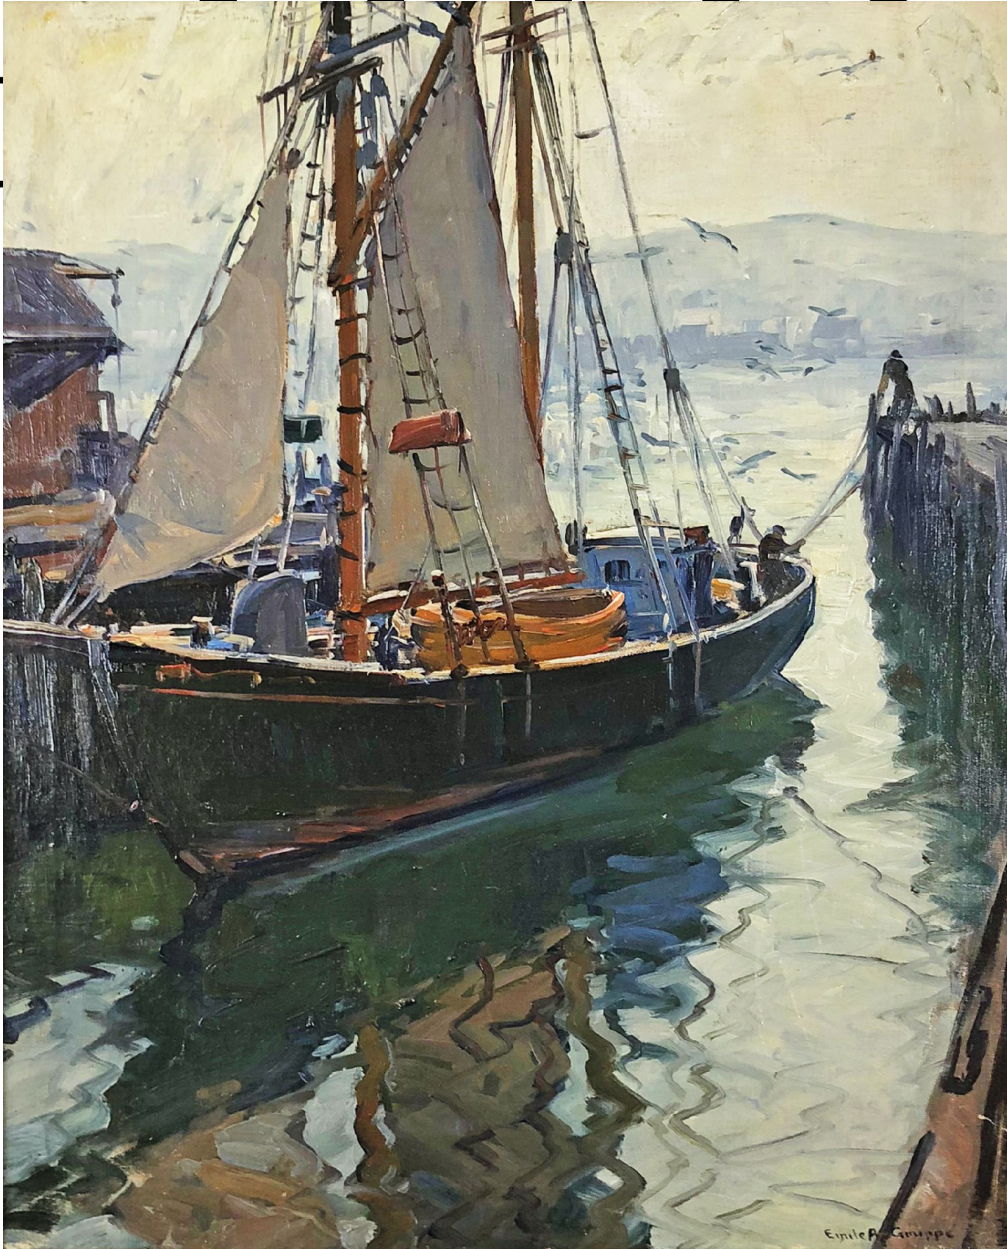

**GALLERY**

Emile Gruppe, *Gloucester Harbor Scene*  
Oil on Canvas, 30 x 25 in. (76.2 x 63.5 cm)