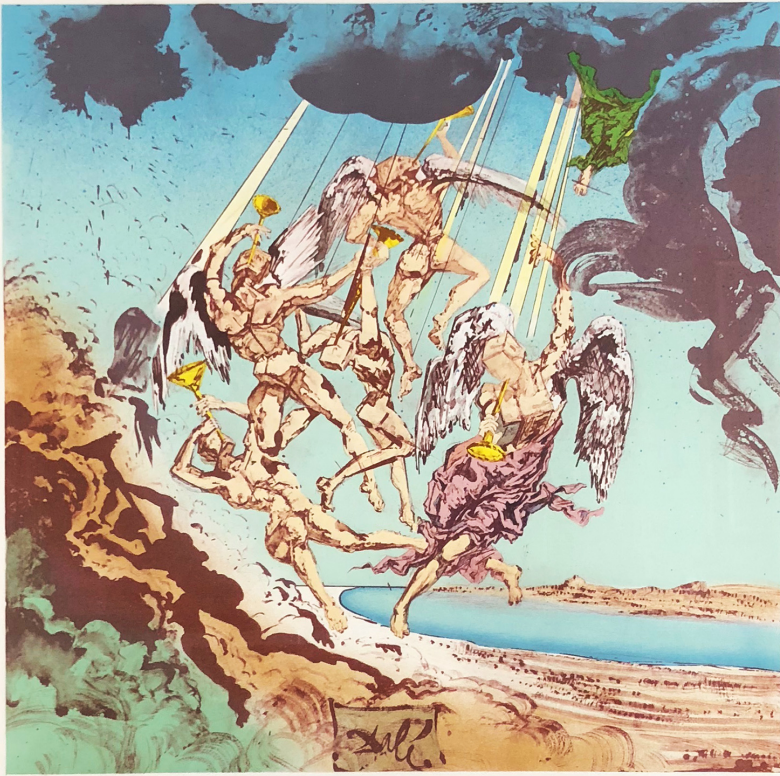

KODNER GALLERY

Art

Salvador Dalí, *The Return of Ulysses*
Color Lithograph, 28 3/4 x 22 1/2 in. (73 x 57.1 cm)