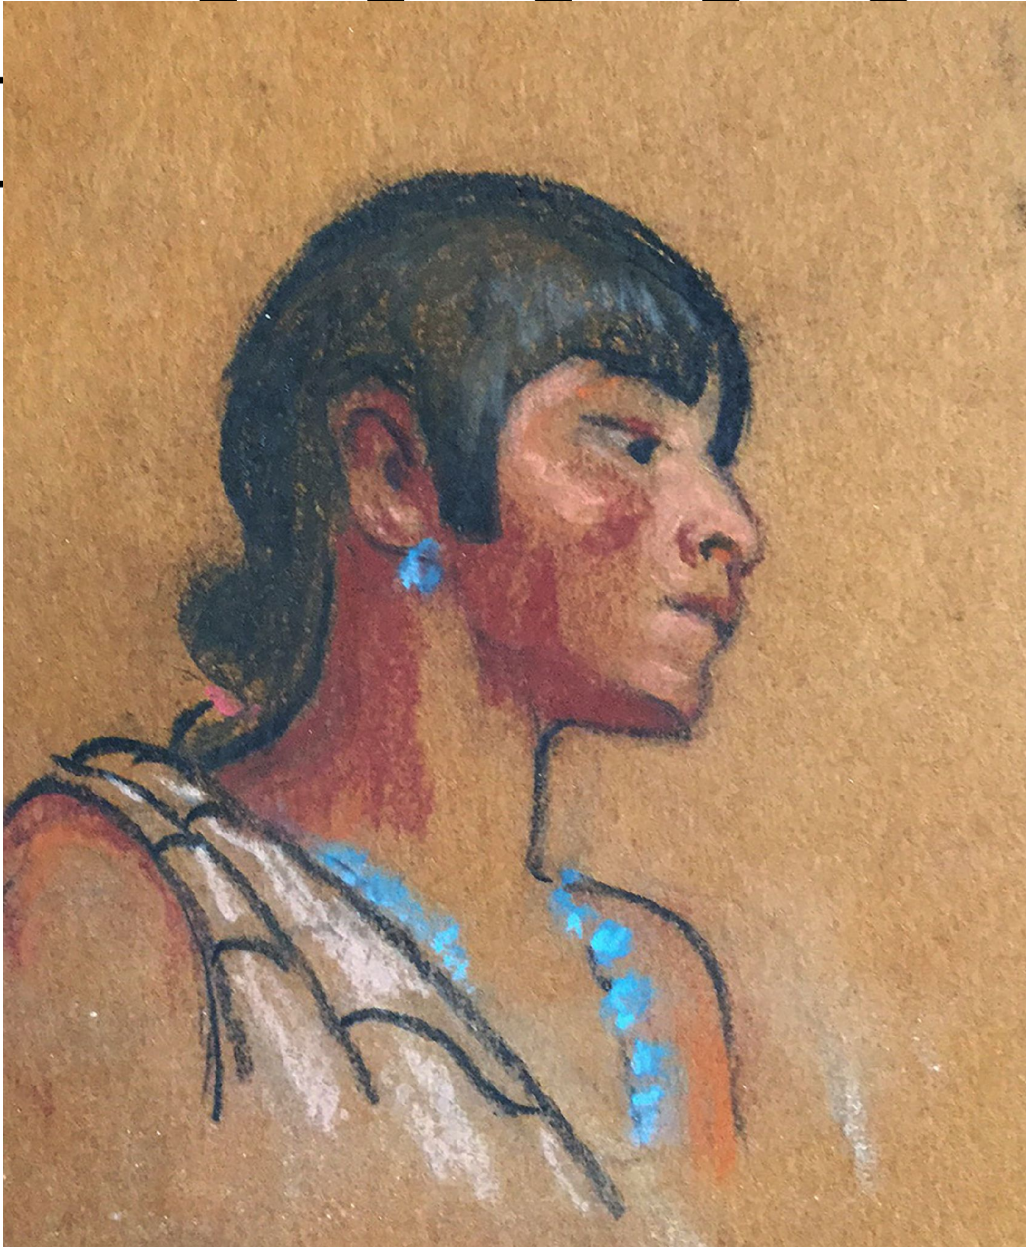

LLERY

Oscar E Berninghaus, *Portrait Sketch of a Young Native American Girl with Turquoise Necklace and Earrings*
Pastel, 3 x 3 in. (7.6 x 7.6 cm)