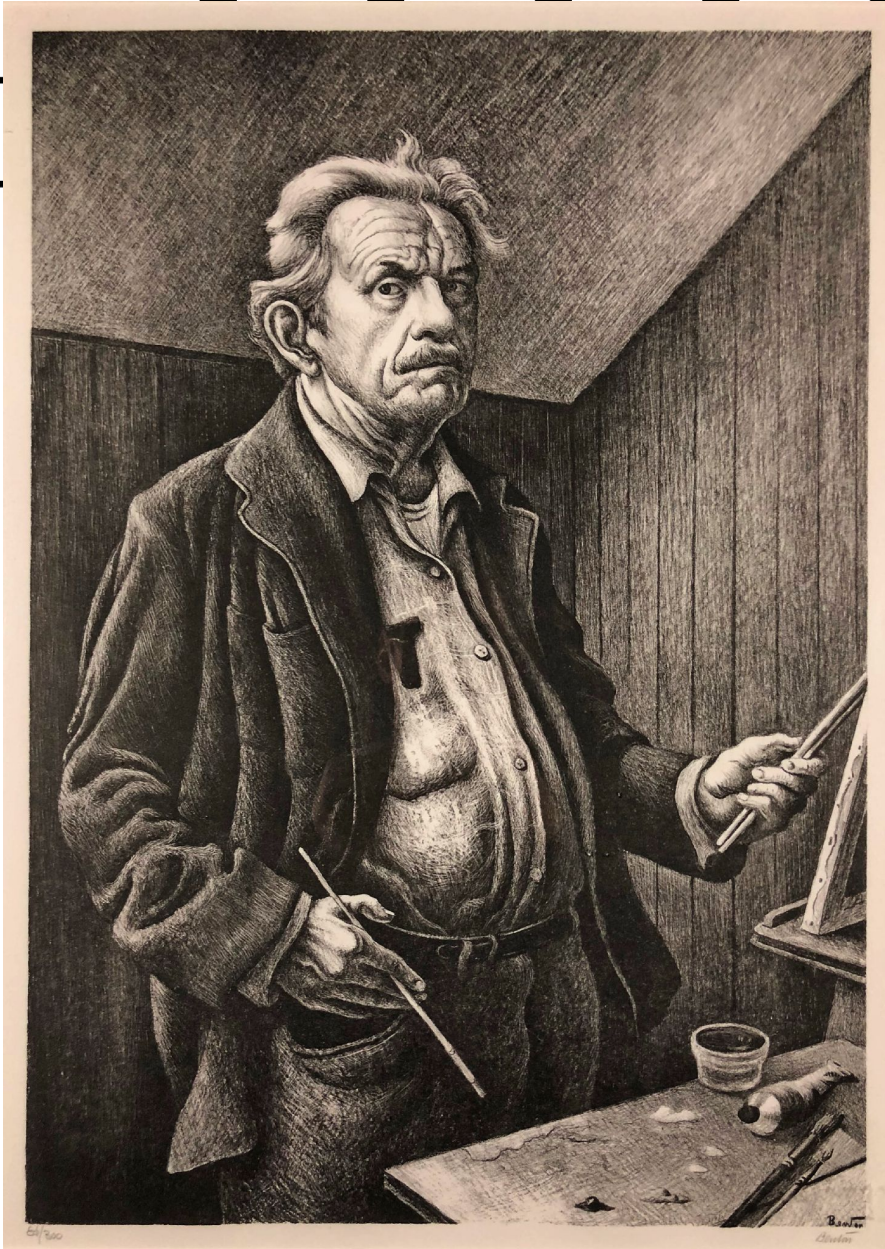

# GALLERY

Art

Thomas Hart Benton, *Self Portrait*  
Lithograph, 19 1/2 x 13 1/2 in. (49.5 x 34.3 cm)