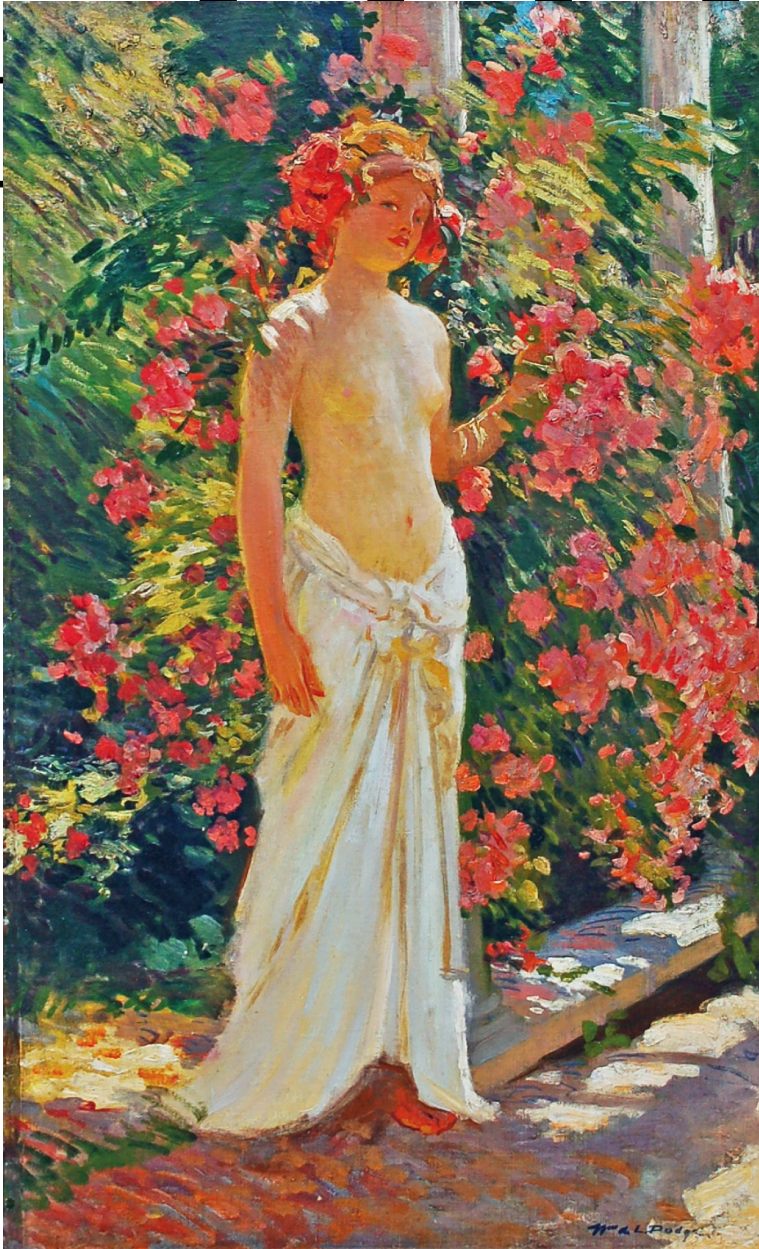

# GALLERY

## e Art

William De Leftwich Dodge, *Givette in Giverny*  
Oil on Canvas, 39 1/2 x 24 1/2 in. (100.3 x 62.2  
cm)