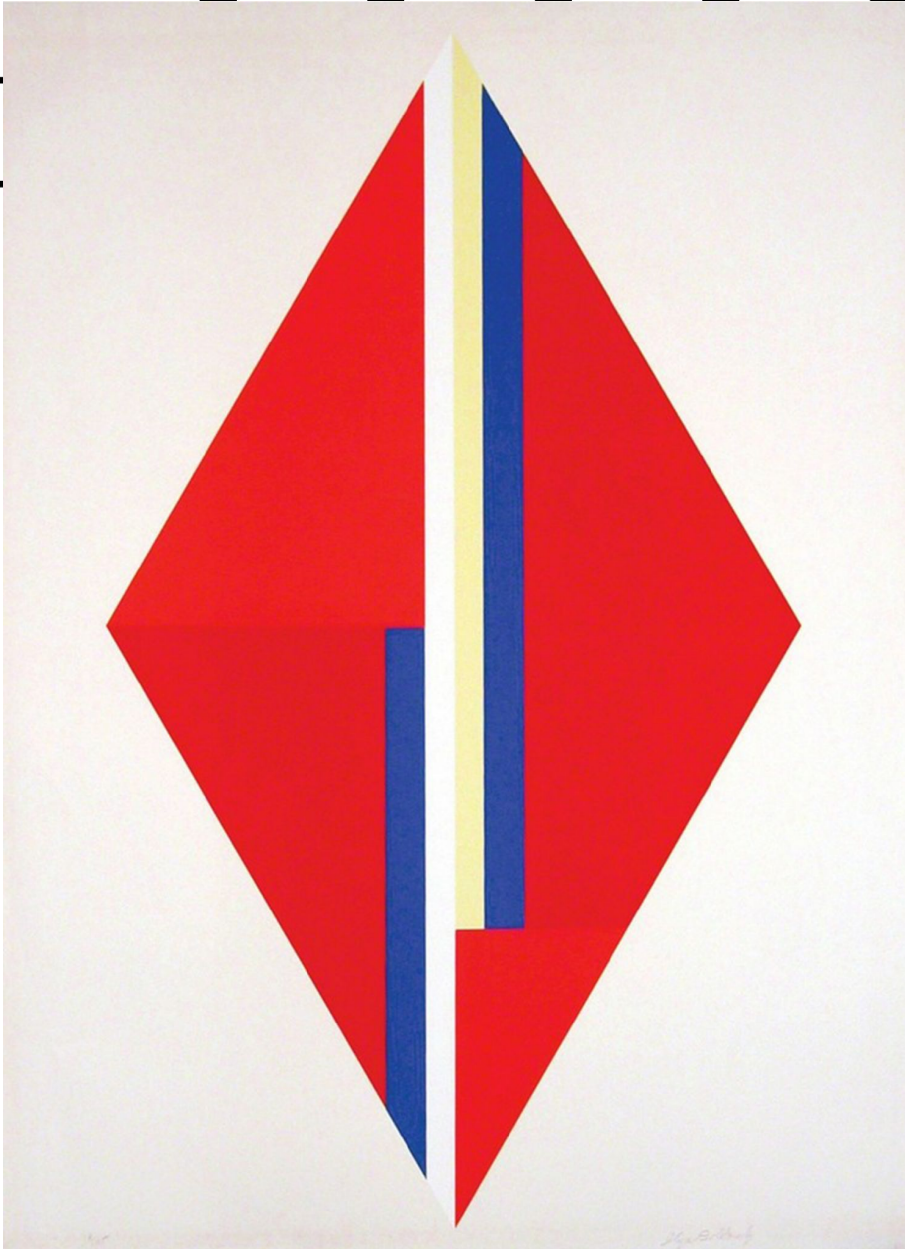

**GALLERY**

**rt**

Ilya Bolotowsky, *Geometric Composition with Red Diamond*  
Color Lithograph, 29 3/4 x 21 3/4 in. (75.6 x 55.2 cm)