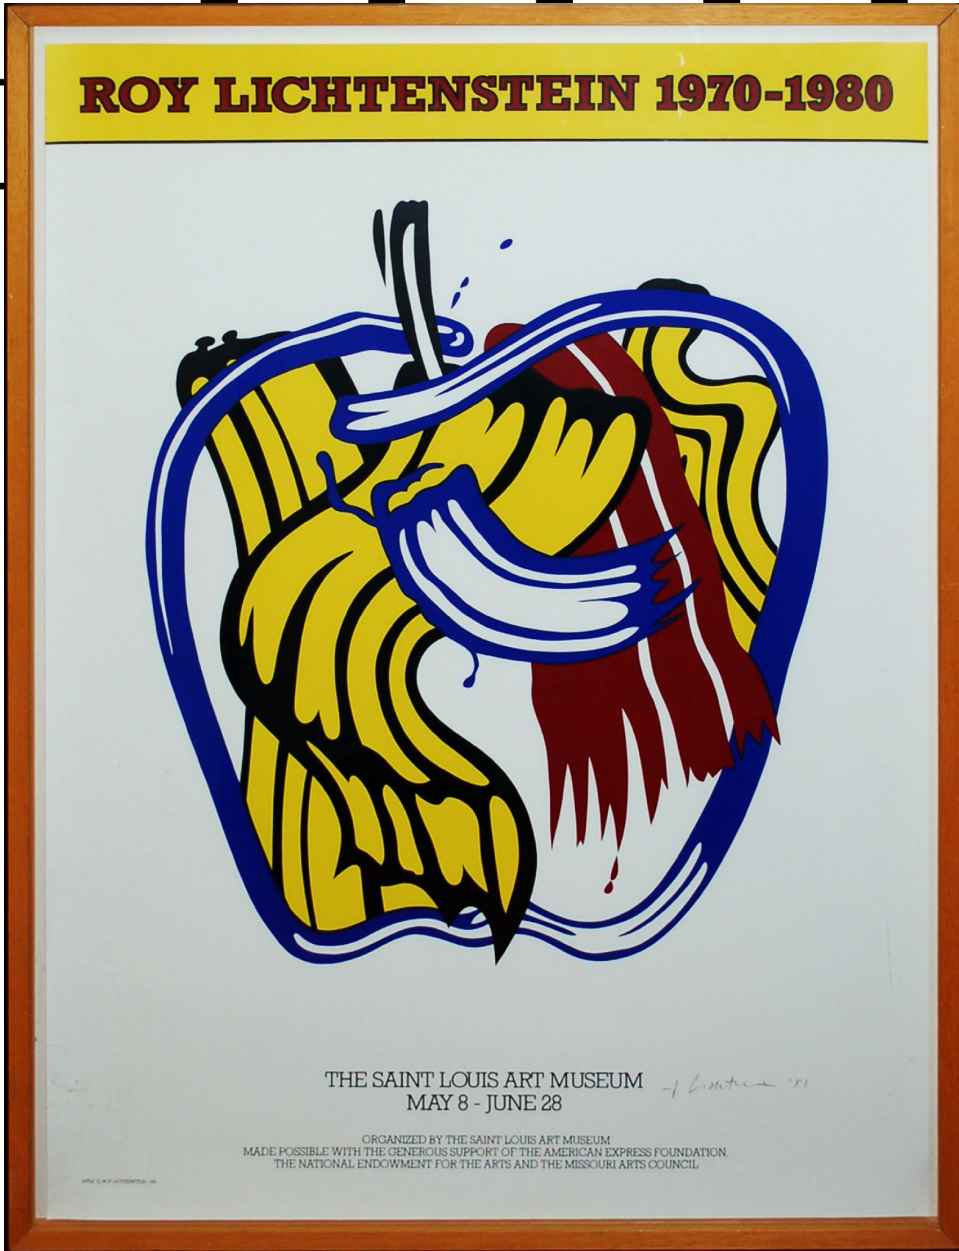

GALLERY

t

Roy Lichtenstein, *Apple Poster*, Saint Louis Art Museum, 1981  
Color Lithograph, 37 x 27 1/2 in. (94 x 69.8 cm)