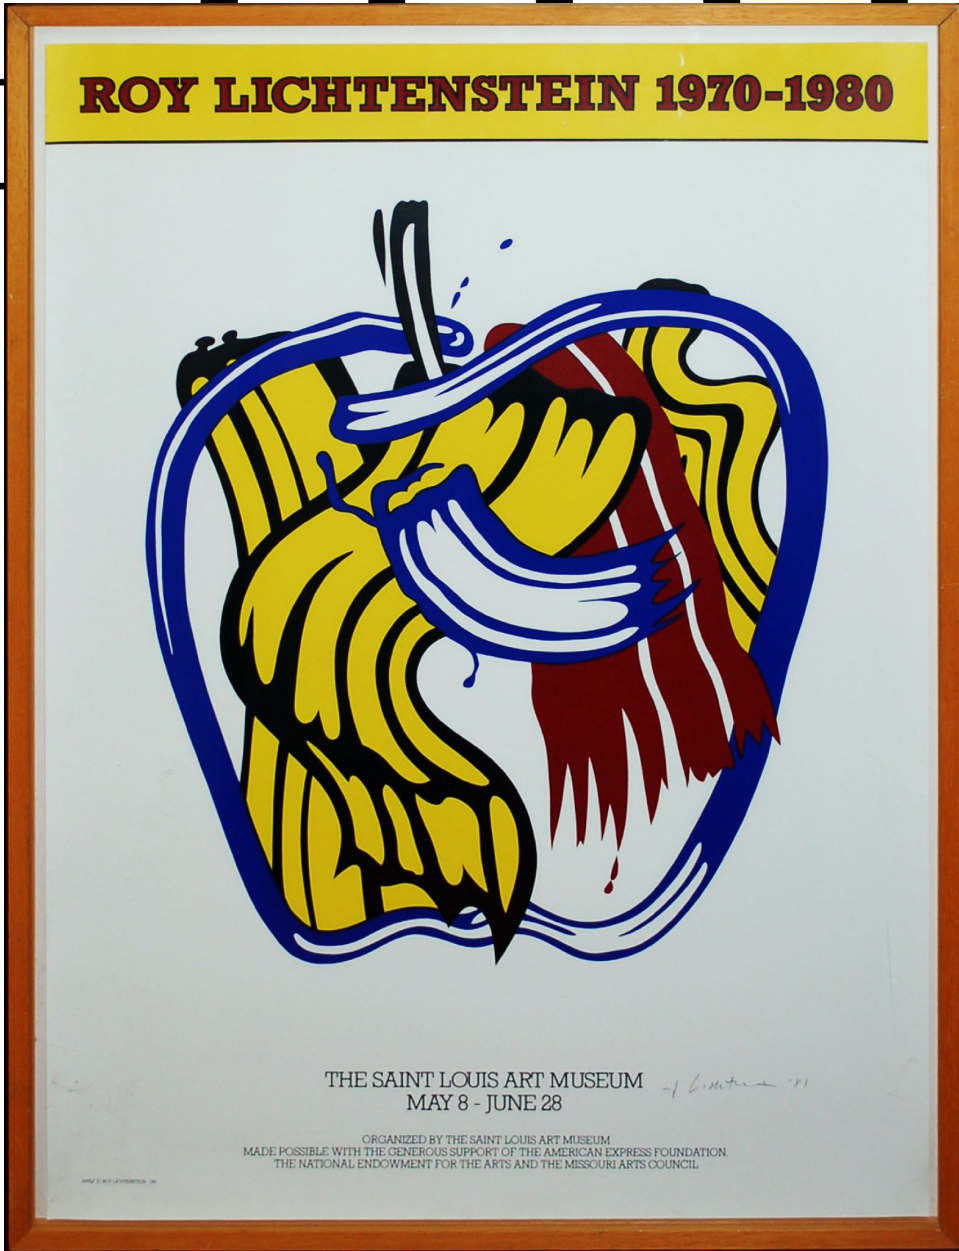

GALLERY

t

Roy Lichtenstein, *Apple Poster*, Saint Louis Art Museum, 1981
Color Lithograph, 37 x 27 1/2 in. (94 x 69.8 cm)