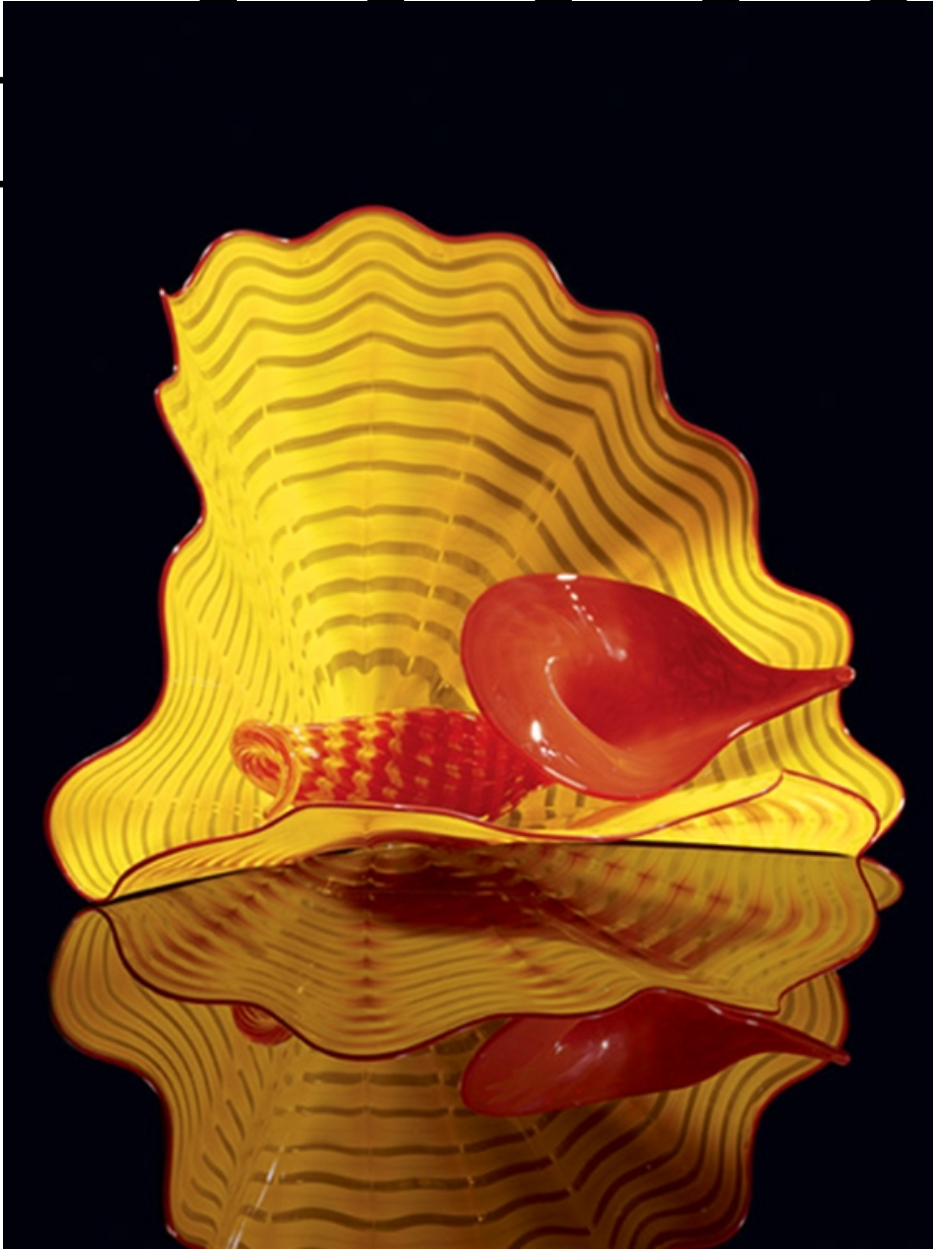

GALLERY

Art

Dale Chihuly, *Phoenix Persian Pair*, 2008
Hand Blown Glass, 8 x 13 x 10 in. (20.3 x 33 x 25.4 cm)